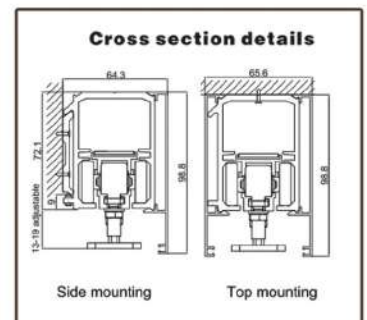

Mặt cắt ngang